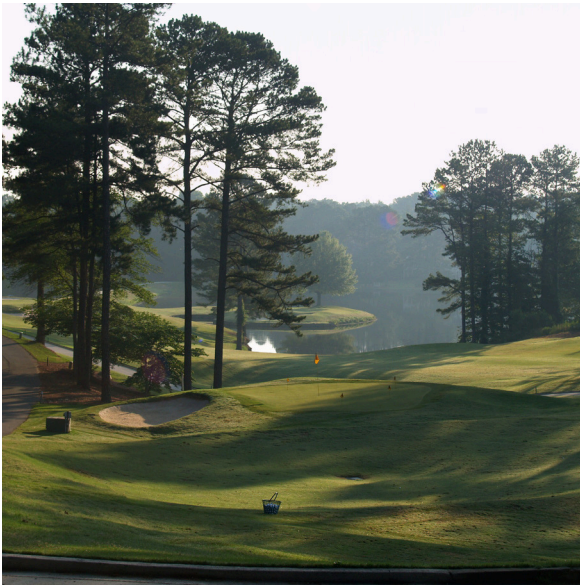

The Country Club of Roswell is located within the 700-home upscale housing development Willow Springs. The North Atlanta suburbs have experienced strong population growth, attracting many young families to the Club. The Club features an 18-hole championship golf course, 13 tennis courts, 3 pools, fitness facilities, and great dining facilities. Country Club of Roswell is home to the famous Goldrush Member-Guest Tournament, rated as the best Member-Guest in the state of Georgia by Golf Digest. The Club was also voted 2021 "Best Golf Course" and "Best Wedding Venue" for Best of North Atlanta hosted by the Appen Media Group.

www.ccrosswell.com | 770-475-7800
2500 Club Springs Drive, Roswell, GA 30076